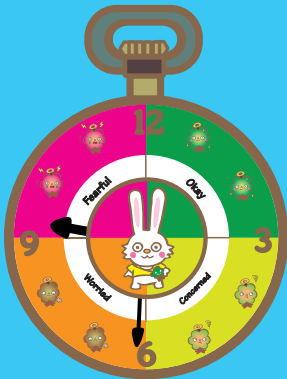

Gring and Woodin's
Grand Project for Saving the Future 1
November 2016, The Asahi Glass Foundation